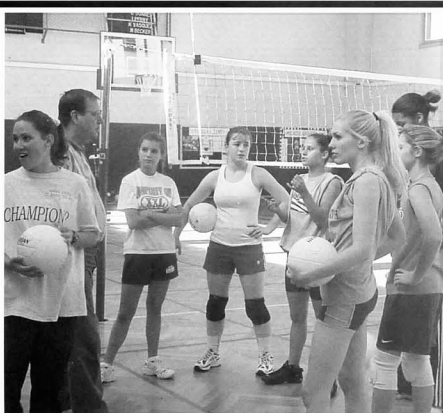

Top right: Julie Brei-Crawley and Ashley Gardner giving their biggest grins.